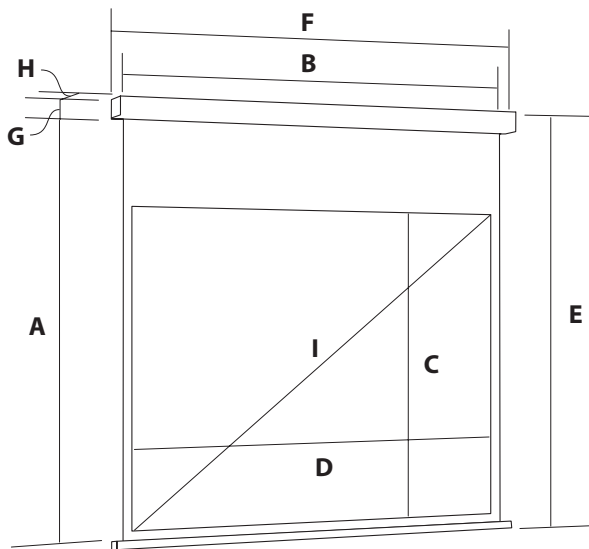

Eyeline[®] Max projection screens

Large format projection screens with black borders to all 4 sides which enhance the projected image, providing a professional presentation

- Channel fix mounting brackets for wall or ceiling
- Quiet motor during operation
- Matte white projection material
- Video 4:3, Widescreen 16:9 and 16:10 formats
- Additional black cloth to the top of all models for optimal viewing height
- Supplied with bare end cable and wall switch

EYe**LINE**

Channel fix mounting

Screen Size A Height	B Width	View Area C Height	D Width	Format	Max. Drop E	Case Size F Length	G Height	H Depth	Diagonal I	Weight	Code
2650mm	3500mm	2550mm	3400mm	4:3	2995mm	3600mm	145mm	147mm	167 inch	30kg	M350V
3020mm	4000mm	2920mm	3900mm	4:3	3365mm	4100mm	145mm	147mm	192 inch	33kg	M400V
3400mm	4500mm	3300mm	4400mm	4:3	3595mm*	4600mm	145mm	147mm	217 inch	36kg	M450V
2230mm	3500mm	2130mm	3400mm	16:10	2875mm	3600mm	145mm	147mm	158 inch	30kg	M350ST
2540mm	4000mm	2440mm	3900mm	16:10	3185mm	4100mm	145mm	147mm	181 inch	33kg	M400ST
2850mm	4500mm	2750mm	4400mm	16:10	3195mm**	4600mm	145mm	147mm	204 inch	36kg	M450ST
2010mm	3500mm	1910mm	3400mm	16:9	2655mm	3600mm	145mm	147mm	154 inch	30kg	M350W
2290mm	4000mm	2190mm	3900mm	16:9	2935mm	4100mm	145mm	147mm	176 inch	33kg	M400W
2570mm	4500mm	2470mm	4400mm	16:9	2915mm**	4600mm	145mm	147mm	199 inch	36kg	M450W

Screens include 50mm black borders on all 4 sides.
Additional extended black drop: 4:3 models have 200mm, 16:9 and 16:10 have 500mm (except * 50mm **200mm)

www.whitelightdisplay.co.uk